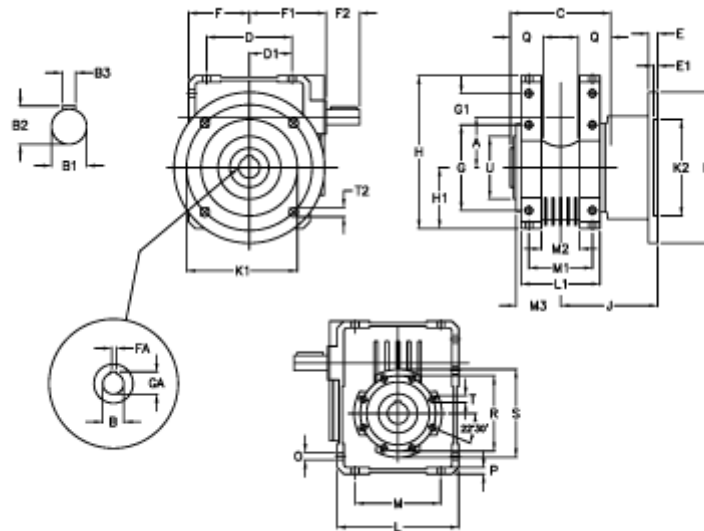

Article number: 3922110007400

Description: Worm gear with solid input shaft
W 110UF1-7-HS unassembled

Measures

A = 110.10	Description = W110UF-xx-P80 B5	G1 = 58.0	L = 250	Q = 45
B = 42	E = 20	GA = 45.3	L1 = 143	R = 165
B1 = 25	E1 = 12	H = 308.0	M = 184	S = 200
B2 = 28.0	F = 125.0	H1 = 125.0	M1 = 115	T = M12x19
B3 = 8	F1 = 157.0	J = 179.5	M2 = 69	T2 = 13.0
C = 155	F2 = 60	K = 280	M3 = 73.0	U = 130
D = 174.0	FA = 12	K1 = 230	O = 14.0	
D1 = 82.0	G = 184	K2 = 170	P = 14	